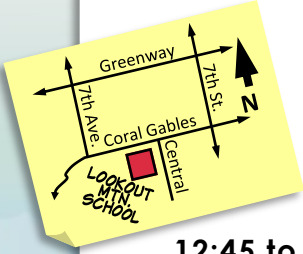

Have fun with friends this summer as you explore your own STEAM powers! Get messy with hands-on slime experiments, hatch real live baby chicks, problem-solve to engineer and construct the tallest tower or bridge using unconventional materials, engineer all things that fly, boost your teamwork skills with engaging escape room challenges, play brain-building math games, learn the scientific method, perform experiments, and so much more! ALL activities will explore Science, Technology, Engineering, Art, and Mathematics.

Full - Registration is Closed.

(Includes 15 days of Instruction by a Certified WESD Teacher, Registration Fee, and Supplies for One Student.)

Class sizes are limited and based on CDC guidelines for social distancing. Don't forget to bring your own water bottle.

More Summer Activities...

WESD Gifted Services Summer Programs!

"Mysteries of our World"

WESD students must be identified as gifted or have participated in the temporary placement process last quarter to be eligible to attend this Monday thru Thursday program. Classes held at Chaparral and Lookout Mountain Schools Register Online at [Summer School Registration](#) by May 6 For more information, call 602-347-2651

Bonanza Educational LEGO Camps

See more details [HERE](#)

ActivStars Cheer & Karate!

ActivStars Outreach

(ages 4 - 15)

For a list of summer Cheer and Karate locations, times and registration.

Register Online [HERE](#)

WRIC Virtual Summer Programs!

Washington Resource Information Center

This summer the WRIC is offering Virtual Field Trips to the Arizona Science Center, the Phoenix Zoo, and more! Incoming kindergarten students are invited to attend a Virtual Pre-Kindergarten Readiness Circuit that will include family engagement, math, language and literacy, science, social studies, and SEL.

Starting May 31, 2022

More Information [HERE](#) or call 602-896-6086 (English) or 602-347-2423 (Spanish)